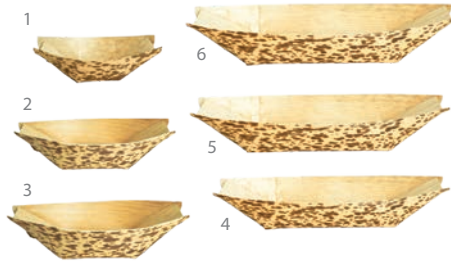

ACCESSORIES

	Pack/Case
1 1566 3.5" Coaster 1 Ply	50/5000
2 1673 5" Serving Square	50/3000