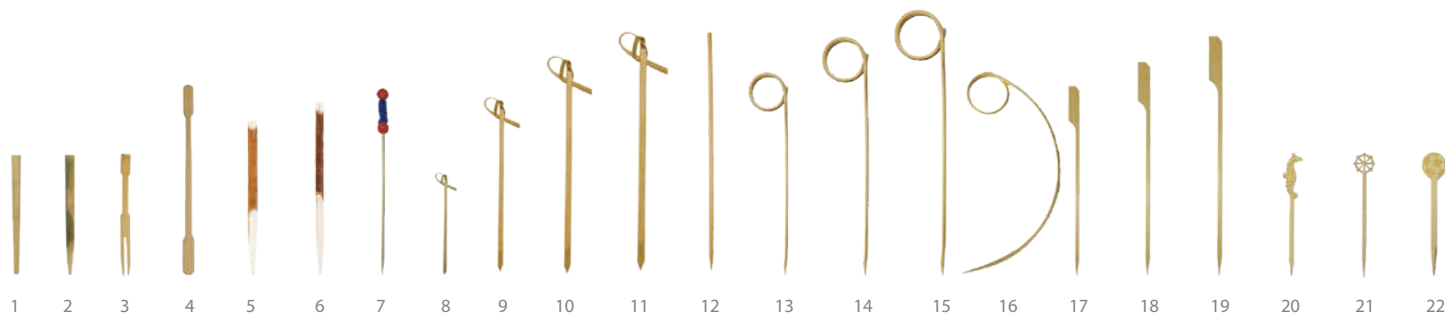

PICKS & SKEWERS

- Bamboo

PICKS & SKEWERS

			Pack/Case
1	1658A	3.5" Bamboo Pick	1000/10000
2	1750A	3.5" Bamboo Pick	1000/10000
3	1708	3.5" 2-Prong Skewer	100/10000
4	1562	5.3" Bamboo Stirrer	100/5000
5	1645	3.75" Black Willow Pick	100/20000
6	1646	4.5" Black Willow Pick	100/10000
7	1658	5" Color Skewer	100/10000
8	1695	2.5" Looped Skewer	100/10000
9	1696	4" Looped Skewer	100/10000
10	1650	5.5" Looped Skewer	100/10000
11	1697	7" Looped Skewer	100/10000

			Pack/Case
12	1659	7" Plain Skewer	100/10000
13	1561	5.5" Ring Skewer	100/5000
14	1700	7" Ring Skewer	100/5000
15	1701	8" Ring Skewer	100/5000
16	1670	10" Curved Ring Skewer	100/5000
17	1652	5" Paddle Skewer	100/20000
18	1653	6" Paddle Skewer	100/10000
19	1654	7" Paddle Skewer	100/10000
20	1559	3.5" Seahorse Skewer	100/5000
21	1560	3.5" Wheel Skewer	100/5000
22	1558	3.5" Soccer Pick	100/10000