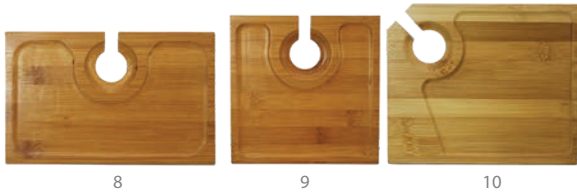

- NATURAL & ECO-FRIENDLY
- BIODEGRADABLE
- REUSABLE
- FDA-APPROVED
- NATURALLY ANTIMICROBIAL
- LIGHTWEIGHT HARD FINISH
- STURDY & LONG-LASTING
- HEAT & STAIN RESISTANT

CUSTOM ENGRAVING & IMPRINTING AVAILABLE

ACCESSORIES & MINI PLATES		Pack/Case
1	1751 2.4" Mini Round Plate	6/480
2	1753 2.4" Mini Square Plate	6/120
3	1750 4.6" Mini Divided Plate	4/500
4	1755 7" Mini 3 Comp. Divided Plate	10/120
5	1795 3.25" Salt & Pepper Shakers	100/600
6	1741 5.5" Dough Knife	1/50
7	1735 2.75" Set of 4 Pot Scrapers	1/400
8	3416 8"x5" Rect. Mini Wine Plate	8/32
9	7202 6" Square Mini Wine Plate	8/32
10	7203 7"x6" Mini Wine Plate	8/32
11	1790 11"-22" Extendable Plate Rack	2/24