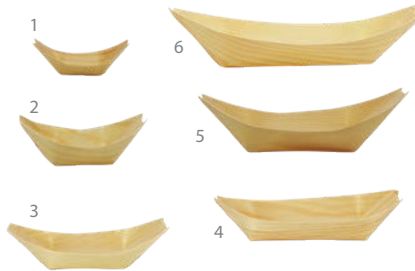

BAMBOO SHEATH

- Disposable

SERVING BOWLS

	Pack/Case
1 1729 13" Oval Bowl (28oz)	4/200
2 1723 21.75" Oval Bowl (98oz)	1/25
3 1594 12.4" Round Bowl (80oz)	1/40
4 1595 14.5" Round Bowl (120oz)	1/40

SERVING CONES

	Pack/Case
1 1675 SM 1.5" x 3" Cone (.5oz)	50/1000
2 1676 MED 2" x 5" Cone (2oz)	50/1000
3 1677 L 3" x 7" Cone (3oz)	50/1000
4 1742 XL 3.5" x 10" Cone (10oz)	25/500

ACCESSORIES

	Pack/Case
1 1566 3.5" Coaster 1 Ply	50/5000
2 1673 5" Serving Square	50/3000

SERVING BOATS

	Pack/Case
1 1588 3.14" Boat (1oz)	24/2400
2 1586 4.5" Boat (2oz)	12/1200
3 1743 5.2" Boat (3oz)	12/1200
4 1587 7" Boat (6oz)	12/1200
5 1554 8.5" Boat (9oz)	12/1200
6 1684 9.5" Boat (11oz)	12/1200

TRAYS

	Pack/Case
1 1709 13.25" Round Tray	8/80
2 1437 12" x 8.5" Rectangle Tray	2/80
3 1551 14.75" x 11.5" Rectangle Tray	8/80
4 1782 15" x 11.4" Rectangle Tray	8/80
5 1780 18.25" x 12" Rectangle Tray	8/80

PINE SERVING BOATS

	Pack/Case
1 4132 2.6" Pine Boat (.15oz)	100/5000
2 4133B 3.3" Pine Boat (.5oz)	50/5000
3 4134 4.5" Pine Boat (.85oz)	100/5000
4 4135B 5.3" Pine Boat (2.5oz)	100/5000
5 4136B 6.5" Pine Boat (3.5oz)	50/2500
6 4137B 8" Pine Boat (5.5oz)	50/2500