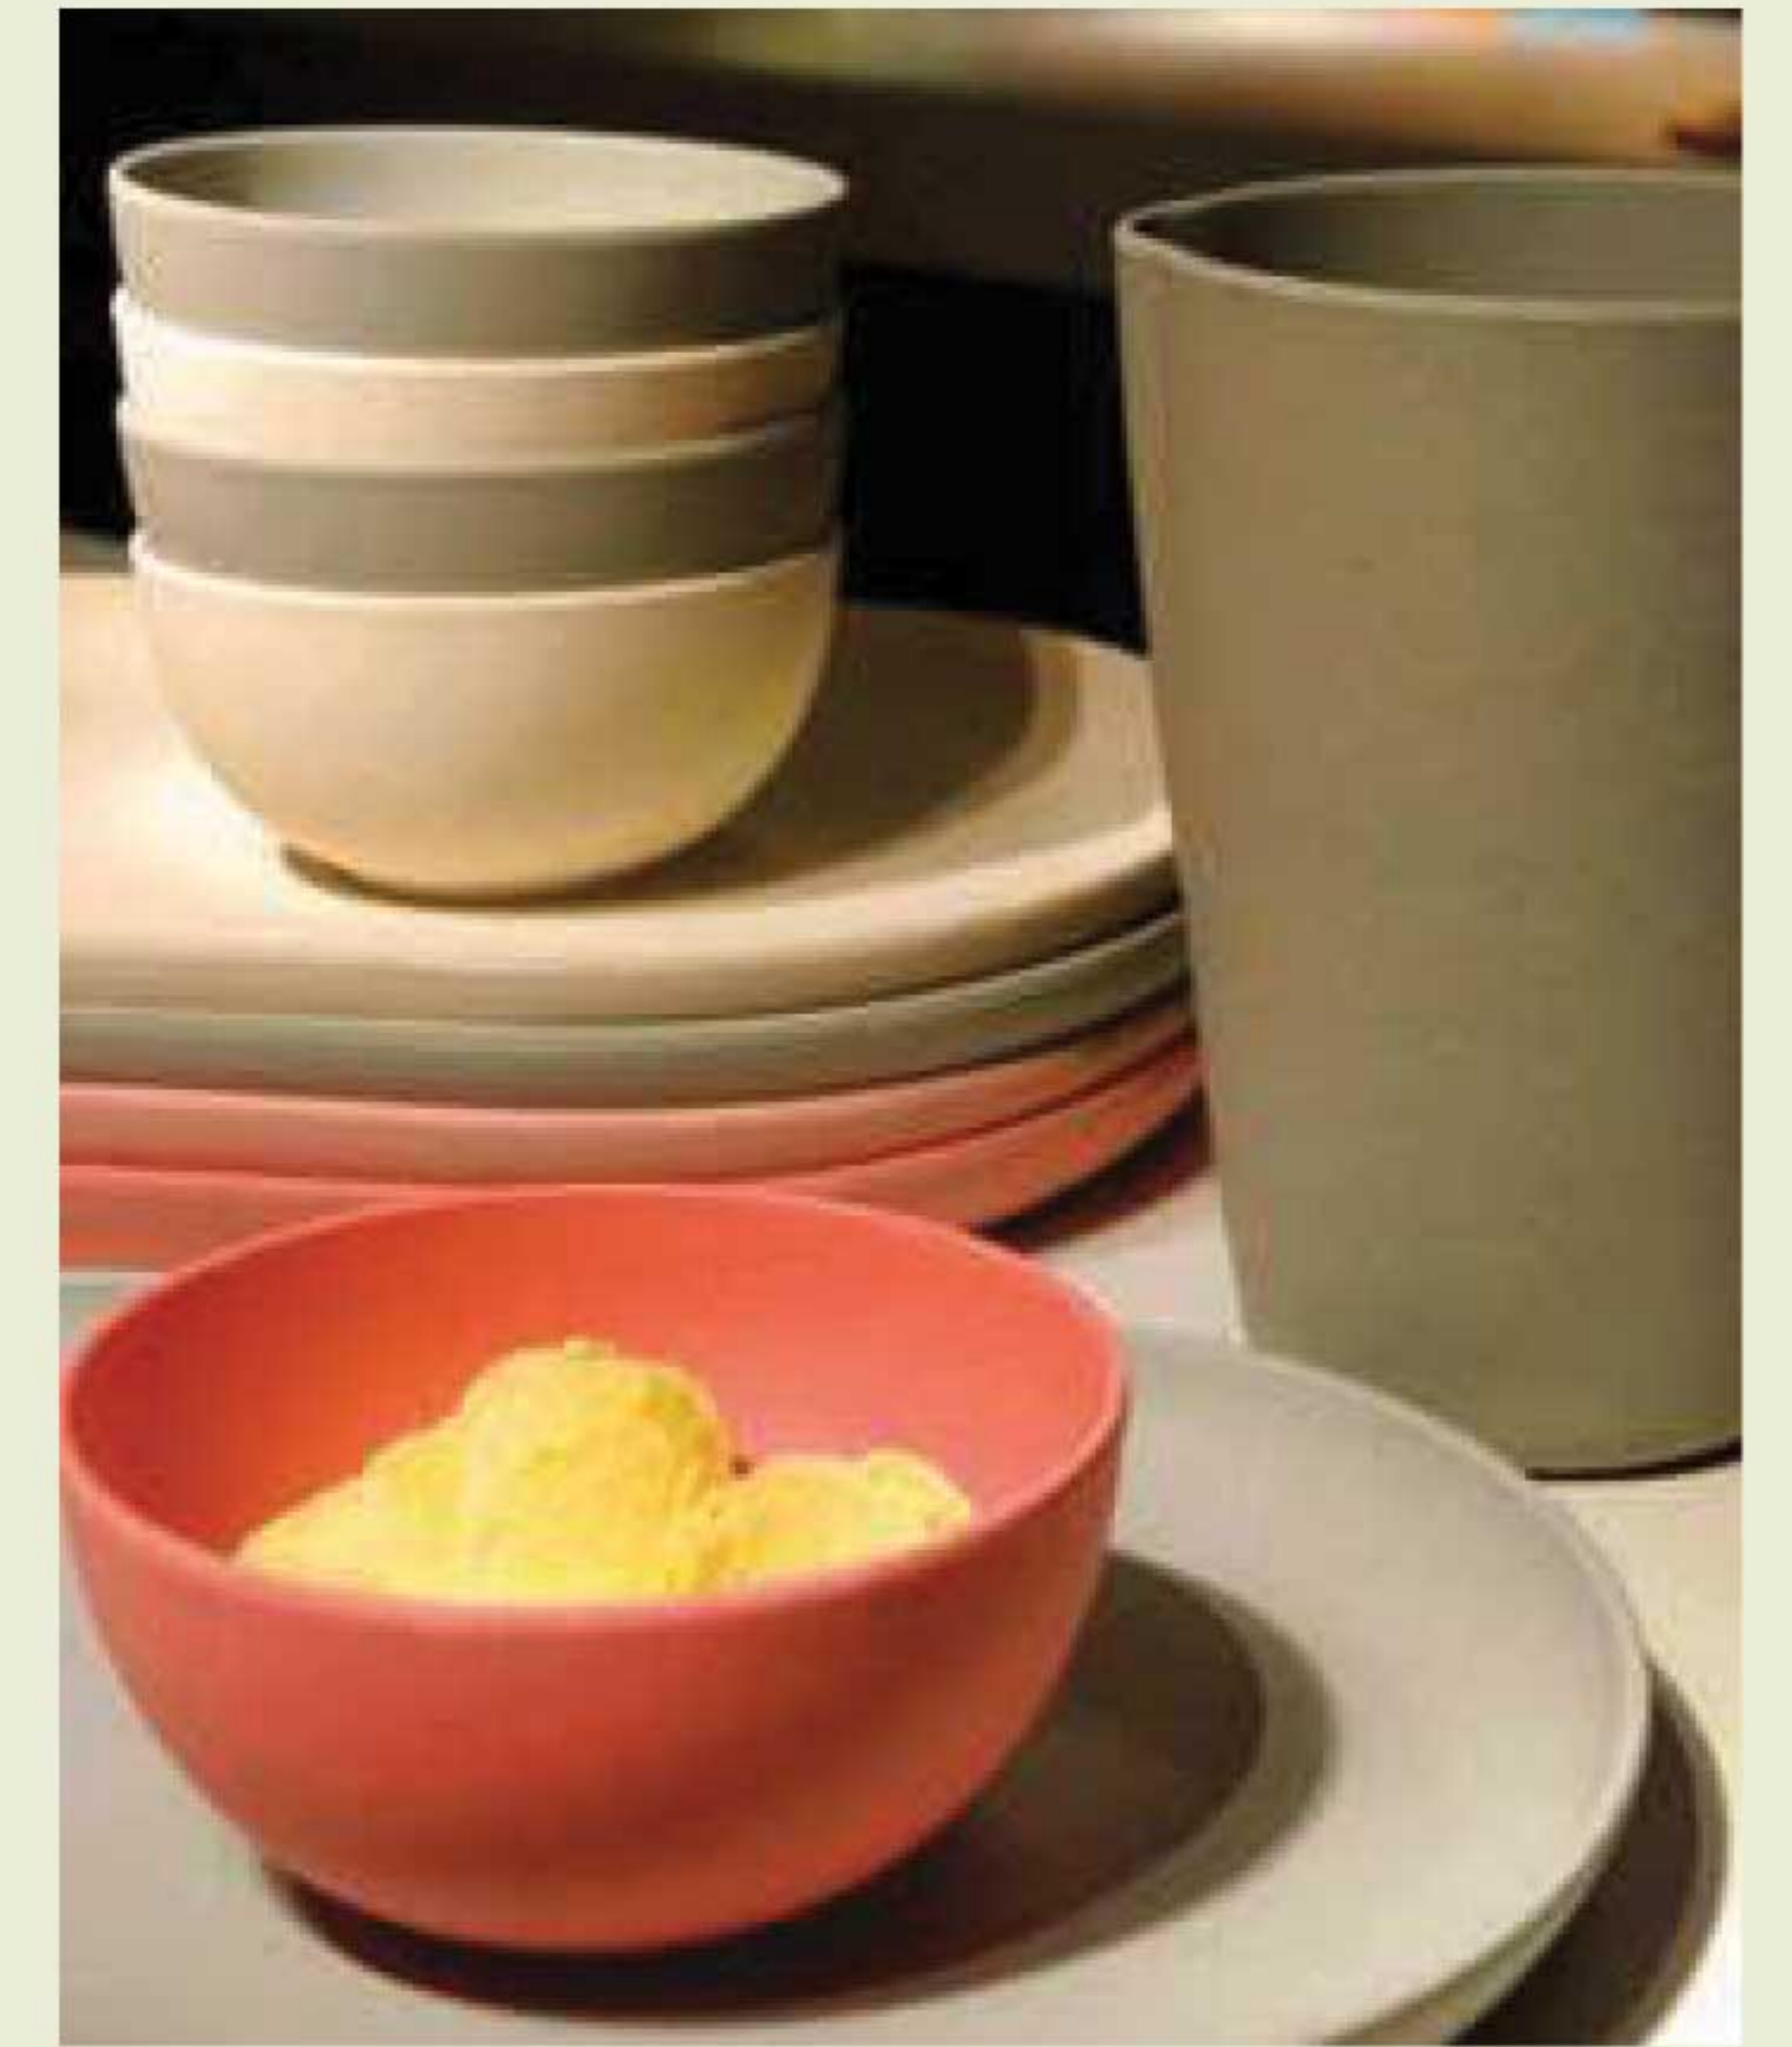

SPECIALTY SERVING

			Pack/Case
1	50301	3pc Set (Sugar Bowl/Creamer Server/Tray)	1/12
2	50301S	3.4" Sugar Bowl (8oz)	1/72
3	50301C	3.4" Creamer Server (10oz)	1/48
4	50301T	9.5" x 4" Oval Serving Tray (8oz)	1/24
5	21373	9" Square Wine Plate	1/24
6	21272	5.5" Deep Dish	12/48
7	21278	7" Deep Dish	1/48
8	21274	8.5" Deep Dish	12/36
9	21277	10" Deep Dish	1/24
10	21443	9.5" Playa Bowl (22oz)	1/24

			Pack/Case
11	21276	9.5" Gumbo Bowl (54oz)	1/12
12	20523	8" Sq. Platter	12/24
13	20608	10" Sq. Platter	1/36
14	22134	10" Sq. Heavy-Duty Platter	1/36
15	22135	11" x 8" Platter	1/24
16	20524	12" x 9" Platter	1/24
17	20526	15" x 8.6" Platter	1/24
18	20525	18" x 10" Platter	1/12
19	21591	11" Divided Dish	1/24