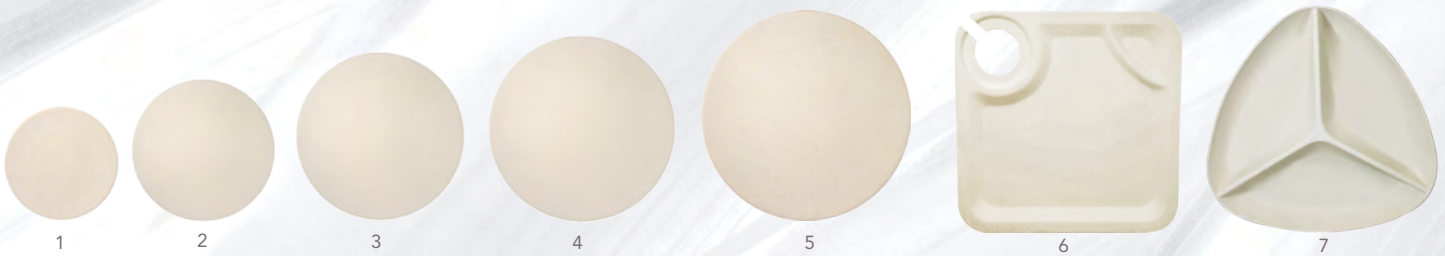

SOLID BAMBOO

- 24** ACCESSORIES & MINI PLATES
- 25** TONGS & SPATULA
- 26** CUTTING BOARDS
- 28** UTENSILS

SANTA BARBARA

REUSABLE
PLATES

As a durable alternative, Bamboo Studio's line of bamboo ware items retain all the strength and beauty of bamboo, with the added benefits of sustainability. Designed from the ground up to be as eco-friendly as possible, we begin by taking the fiber of bamboo plants five years or older, grinding it into fine powder. Utilizing a proprietary process, the material is molded into sturdy, long-lasting dinnerware.