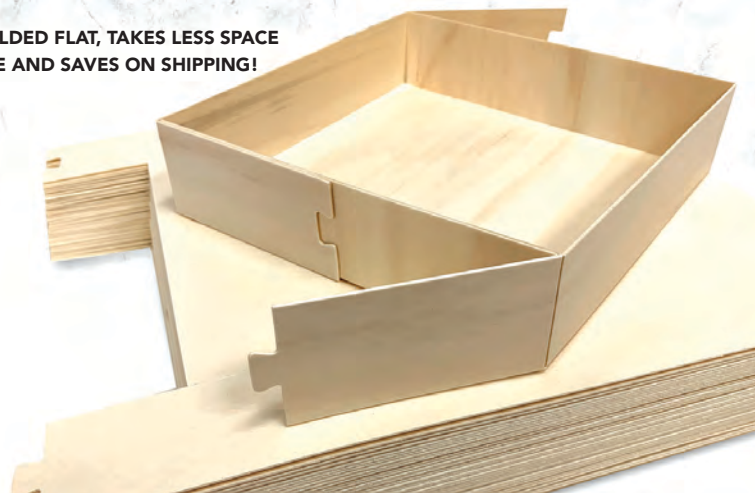

POPLAR BOX COLLECTION

LWBOIS-55-B with LID

LWBOIS-75-B with LID

LWBOIS-8T-B with LID

LWBOIS-105-B with LID

SHIPS FOLDED FLAT, TAKES LESS SPACE
TO STORE AND SAVES ON SHIPPING!

POPLAR COLLECTION WOODEN BOXES WITH LIDS

Leafware® eco-friendly sustainable poplar wood collection comes from renewable resources. These are disposable, biodegradable and compostable. Natural poplar wood with a smooth finish and convenient to use recyclable plastic lids to cover and protect your food.