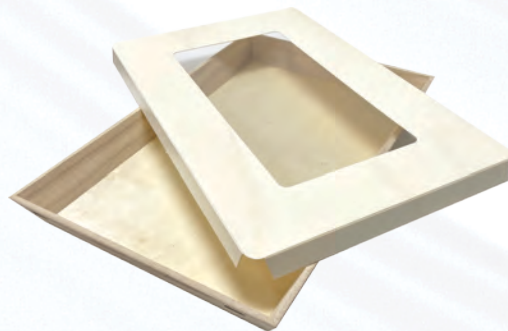

Description	SKU	Quantity
7" Square 3" Depth Square Heavy Duty Tray 7 x 7 x 3	7Sq3D-HDWT	24 Count/Case
10" Square 3" Depth Square Heavy Duty Tray 10 x 10 x 3	10Sq3D-HDWT	24 Count/Case
10" x 10" x 3' Square 3 Partitioned Heavy Duty Tray	10x10x3-HDWT	24 Count/Case
12" Square 3" Depth Square Heavy Duty Tray 12 x 12 x 3	12Sq3D-HDWT	10 Count/Case
12" Square 5" Depth Square Heavy Duty Tray 12 x 12 x 5	12Sq5D-HDWT	10 Count/Case
16" Square 3" Depth Square Heavy Duty Tray 16 x 16 x 3	16Sq3D-HDWT	10 Count/Case

WOODEN LIDS FOR HEAVY DUTY TRAYS

21X14RTLIDWW

EASY TO APPLY AND TIE.

16SQLIDWW

WOODEN LIDS FOR HEAVY DUTY COLLECTION

All New Boxes! Get your one of a kind and unique to a box combination. Serve your guests with style and sophisticated elegance. Our new wooden lids enhance any event or venue. Catering options with foodie flair.

WOODEN BOXES FOR AMENITY TRAYS, HOLIDAY GIFT BOXES, EMPLOYEE APPRECIATION BOXES, THANK YOU BOXES AND MORE!

WOODEN LIDS FOR HEAVY DUTY TRAYS

CLEAR VIEW WOODEN LIDS FOR HEAVY DUTY COLLECTION

Description	SKU	Quantity
21" x 14" Rectangular Wooden Lid w/ Clear View Window for Heavy Duty Tray 21x14-HDWT	21X14RTLIDWW	10 Count/Case
18" x 12" Rectangular Wooden Lid w/ Clear View Window for Heavy Duty Tray 18x13-HDWT	18X12RTLIDWW	10 Count/Case
14" x 10" Rectangular Wooden Lid w/ Clear View Window for Heavy Duty Tray 14x10-HDWT	14X10RTLIDWW	10 Count/Case
16" x 16" Square Wooden Lid w/ Clear View Window for Heavy Duty Tray 16SQ3D-HDWT	16SQLIDWW	10 Count/Case