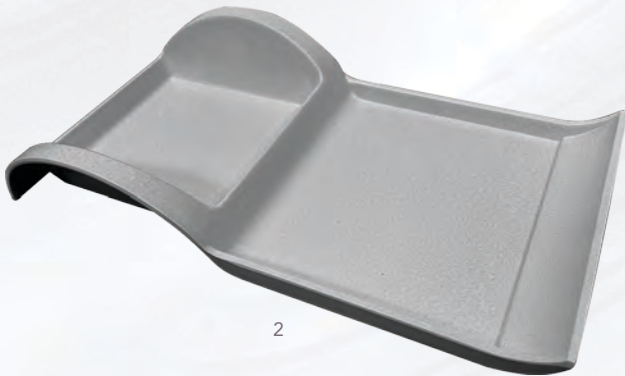

ORGANIC SHAPE BOWLS

	SKU	Description	Case
4	22293	6.5" Bamboo Fiber Salad Bowl	36/case
5	22308	5.5" Bamboo Fiber Organic Shape Bowl	72/case
6	22274	4.65" Bamboo Fiber Organic Shape Bowl	48/case

ORGANIC SHAPE TRAYS

	SKU	Description	Case
7	22185	11.75" x 7.75" Bamboo Fiber Oblong Tray	24/case
8	22288	11.75" x 6" Bamboo Fiber Rectangle Tray	36/case
9	22287	12" x 4" Bamboo Fiber Rectangle Tray	48/case

TRAYS

REUSABLE
COMPARTMENT TRAYS

1

- DISHWASHER SAFE • DURABLE & LONG LASTING
- NATURAL • 1000+ WASHES

BAMBOO FIBRE FOOD TRAYS

SKU	Description	Case
1 22421	12.5" Compartment Food Tray	12/case
2 22421-GRAY8	12.5" Compartment Food Tray	12/case