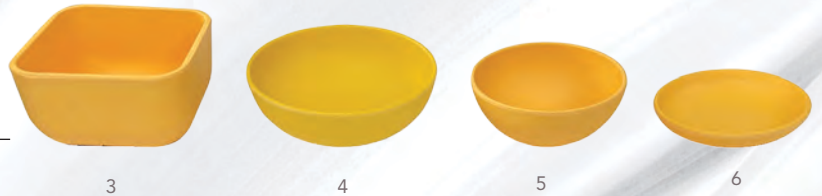

REUSABLE PLATES & BOWLS

ROUND PLATES

	SKU	Description	Case
1	21277P116	10" Bamboo Deep Round Plate	24/case
2	21278P116	7" Bamboo Deep Round Plate	48/case

BOWLS

	SKU	Description	Case
3	20419P135	4" Square Bowl 12oz	48/case
4	21564P116	4.75" Fruit Bowl 9oz	48/case
5	20797P135	3.75" Round Bowl 5oz	144/case
6	21144P135	3.87" Round Bowl 2oz	54/case