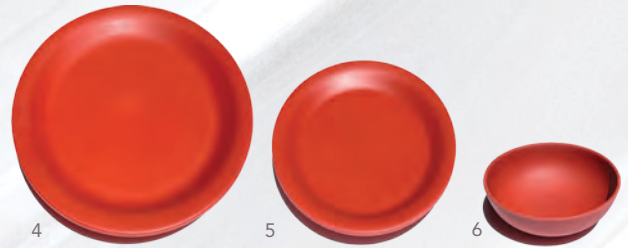

COLORED CLASSIC - RED

	SKU	Description	Case
4	21277P485	Red 10" Deep Plate	24/case
5	21278P485	Red 7" Deep Plate	48/case
6	21564P485	Red 4" Fruit Bowl 9oz	48/case