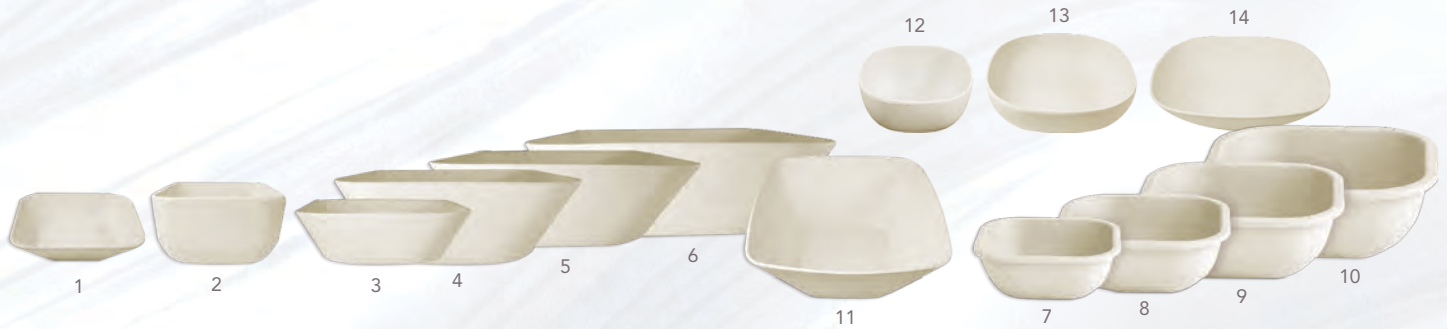

MALIBU

REUSABLE SERVEWARES & TRAYS